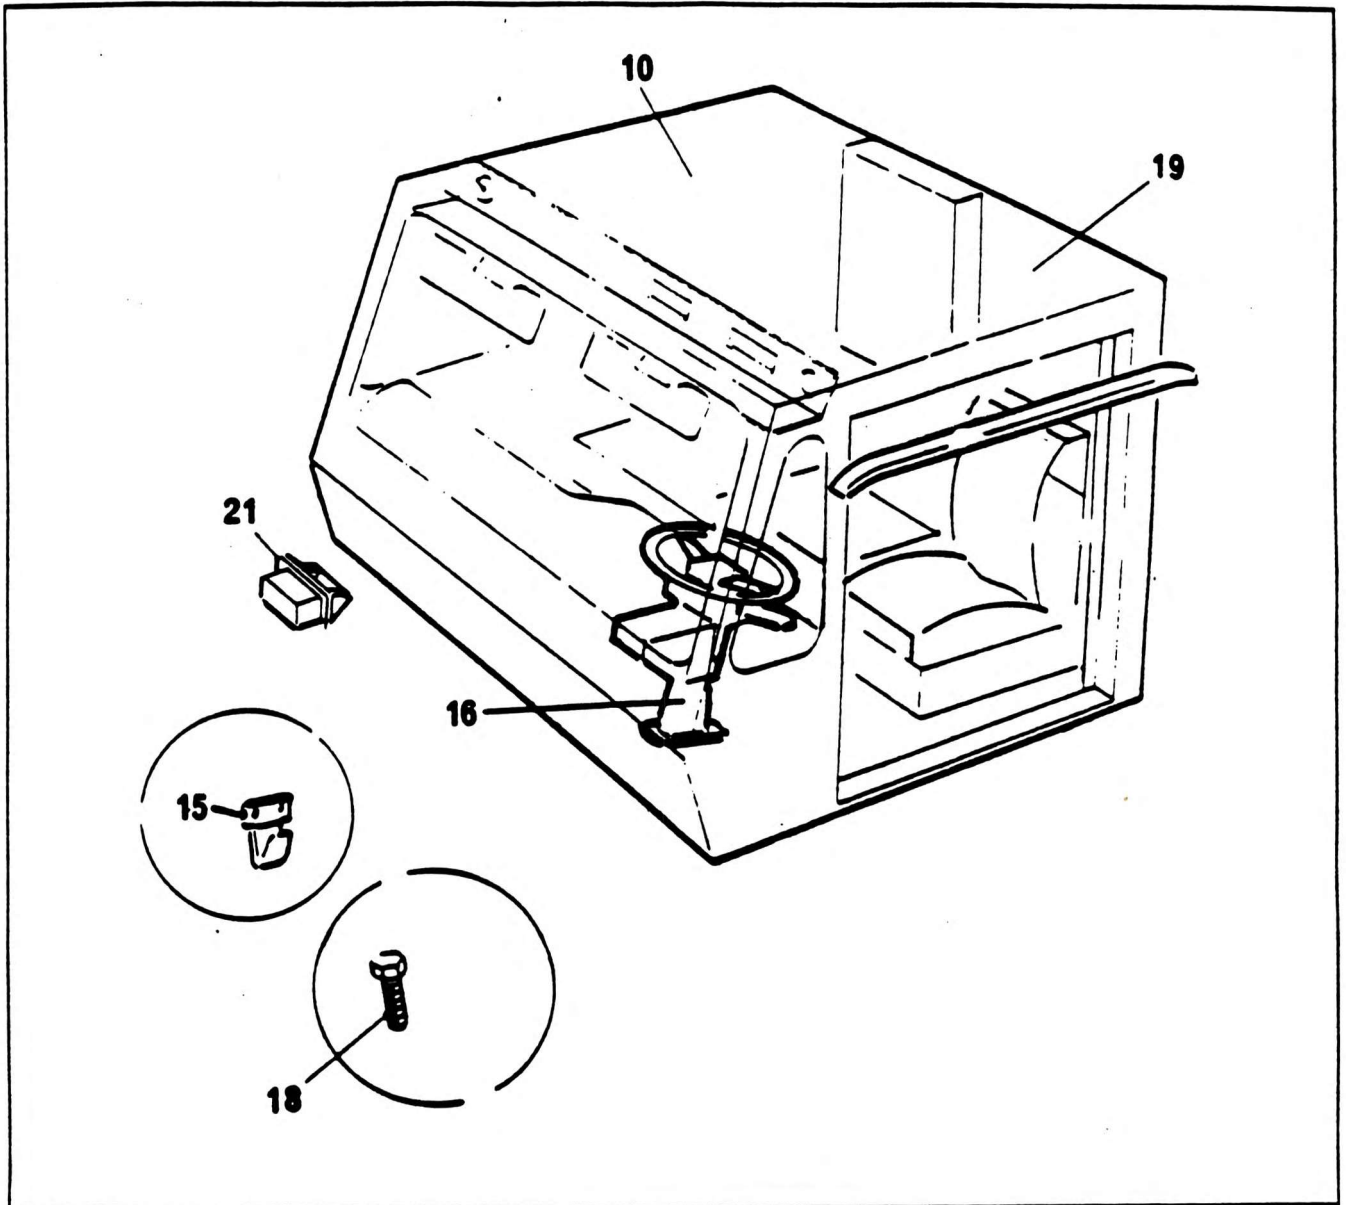

CAB ASSEMBLY COMPLETE

NO.	PART NO.	QTY.	DESCRIPTION	NO.	PART NO.	QTY.	DESCRIPTION
10+	6-245-990307	1	Cab Sub QAssy				
15	8867785	2	Coat Hook				
16+	6-326-990021	1	Steering Column Assy				
18	7-786-990062	28	Screw M5 Black				
19+	6-001-990083	1	Trim Assembly Complete				
21	7-531-990014	1	Ash Tray				
22+	6-316-990040	1	Clutch Control Assy				